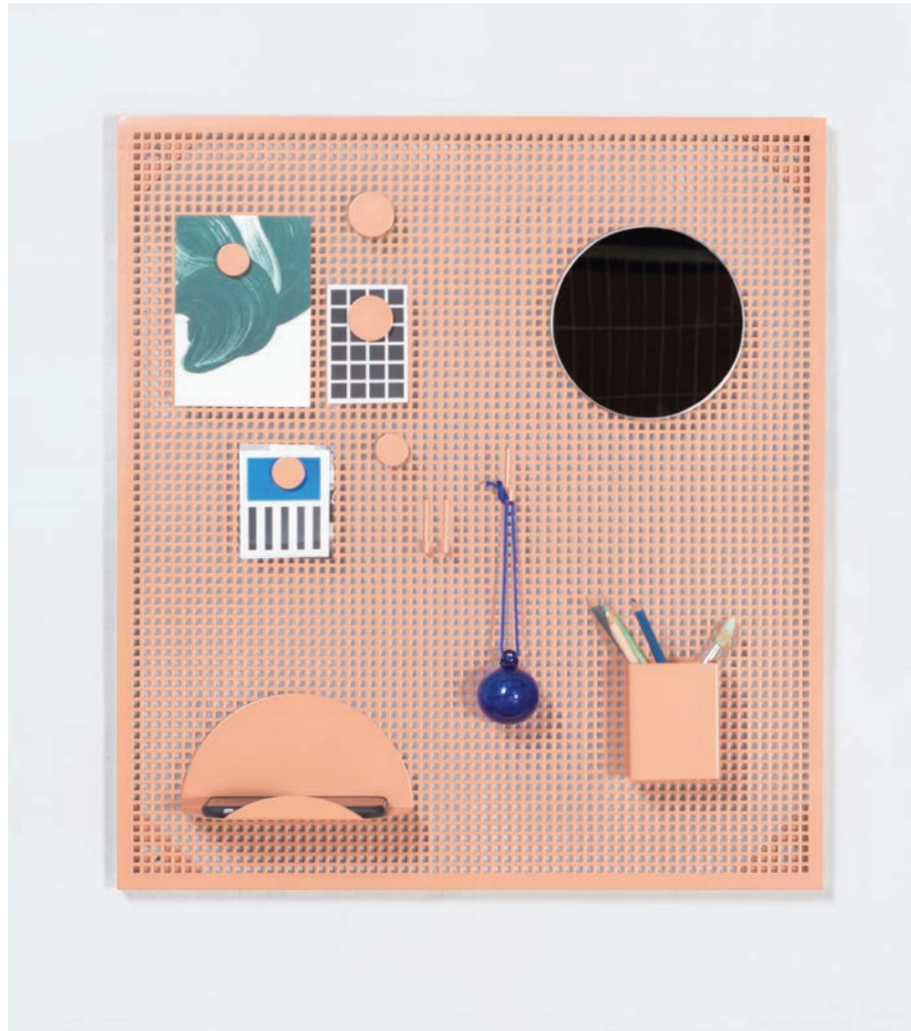

WILLOW BENCH _ white BOÎTE BOXES _ white CIBELE PLANT STAND _ white

CONFETTI TROLLEY_black
NOUVELLE MAGAZINE HOLDER_dusty peach

POINT CHAIR_ black
CONFETTI DINING TABLE

TABLEAU MAGNETIC BOARD _ dusty peach
ARC TABLE _ cobalt blue

CIBELE plant stand _ black
WALL CIBELE _ white

CONFETTI COFFEE TABLE
GESTUS VALET_black

CONDESA CHAIR, ACAPULCO BAR STOOL, CENTRO STOOL AND TRAY,

ACAPULCO MINI, ACAPULCO CHAIR, CENTRO CHAIR_black

BAM BAM TABLE_ natural oak
ACAPULCO CHAIR_ black

CONDENSA CHAIR _ pigeon blue
ACAPULCO STOOL _ sea green

POINT CHAIR & TABLE _ sea green
CONDENSA CHAIR _ all white

CONDENSA CHAIR _ all sea green

MATERIAL AND COLOUR OVERVIEW

- | | |
|---------------------|-----------------|
| ● Black | ● Frosty grey |
| ○ White | ● Smokey yellow |
| ● Light blue | ● Cobalt |
| ● Yellow | ● Grey |
| ● Petroleum blue | ● Melange |
| ● Light grey | ● Black & white |
| ● Dusty pink | ● Blue & white |
| ● Sea green | ● Cream & white |
| ● Pigeon blue | ● Black & white |
| ● Dusty peach | ● Multi colour |
| ● Natural oak | ● Ebony & ivory |
| ● Stained black ash | ● Canvas |